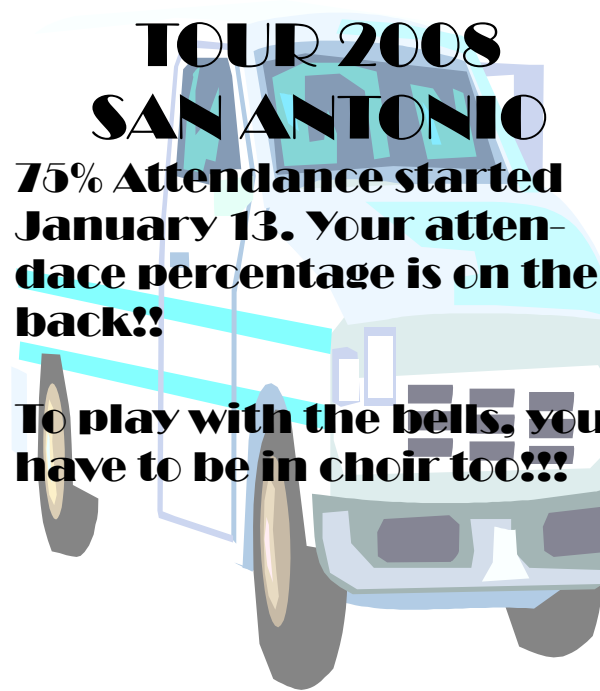

TOUR 2008 SAN ANTONIO

75% Attendance started January 13. Your attendance percentage is on the back!!

To play with the bells, you have to be in choir too!!!